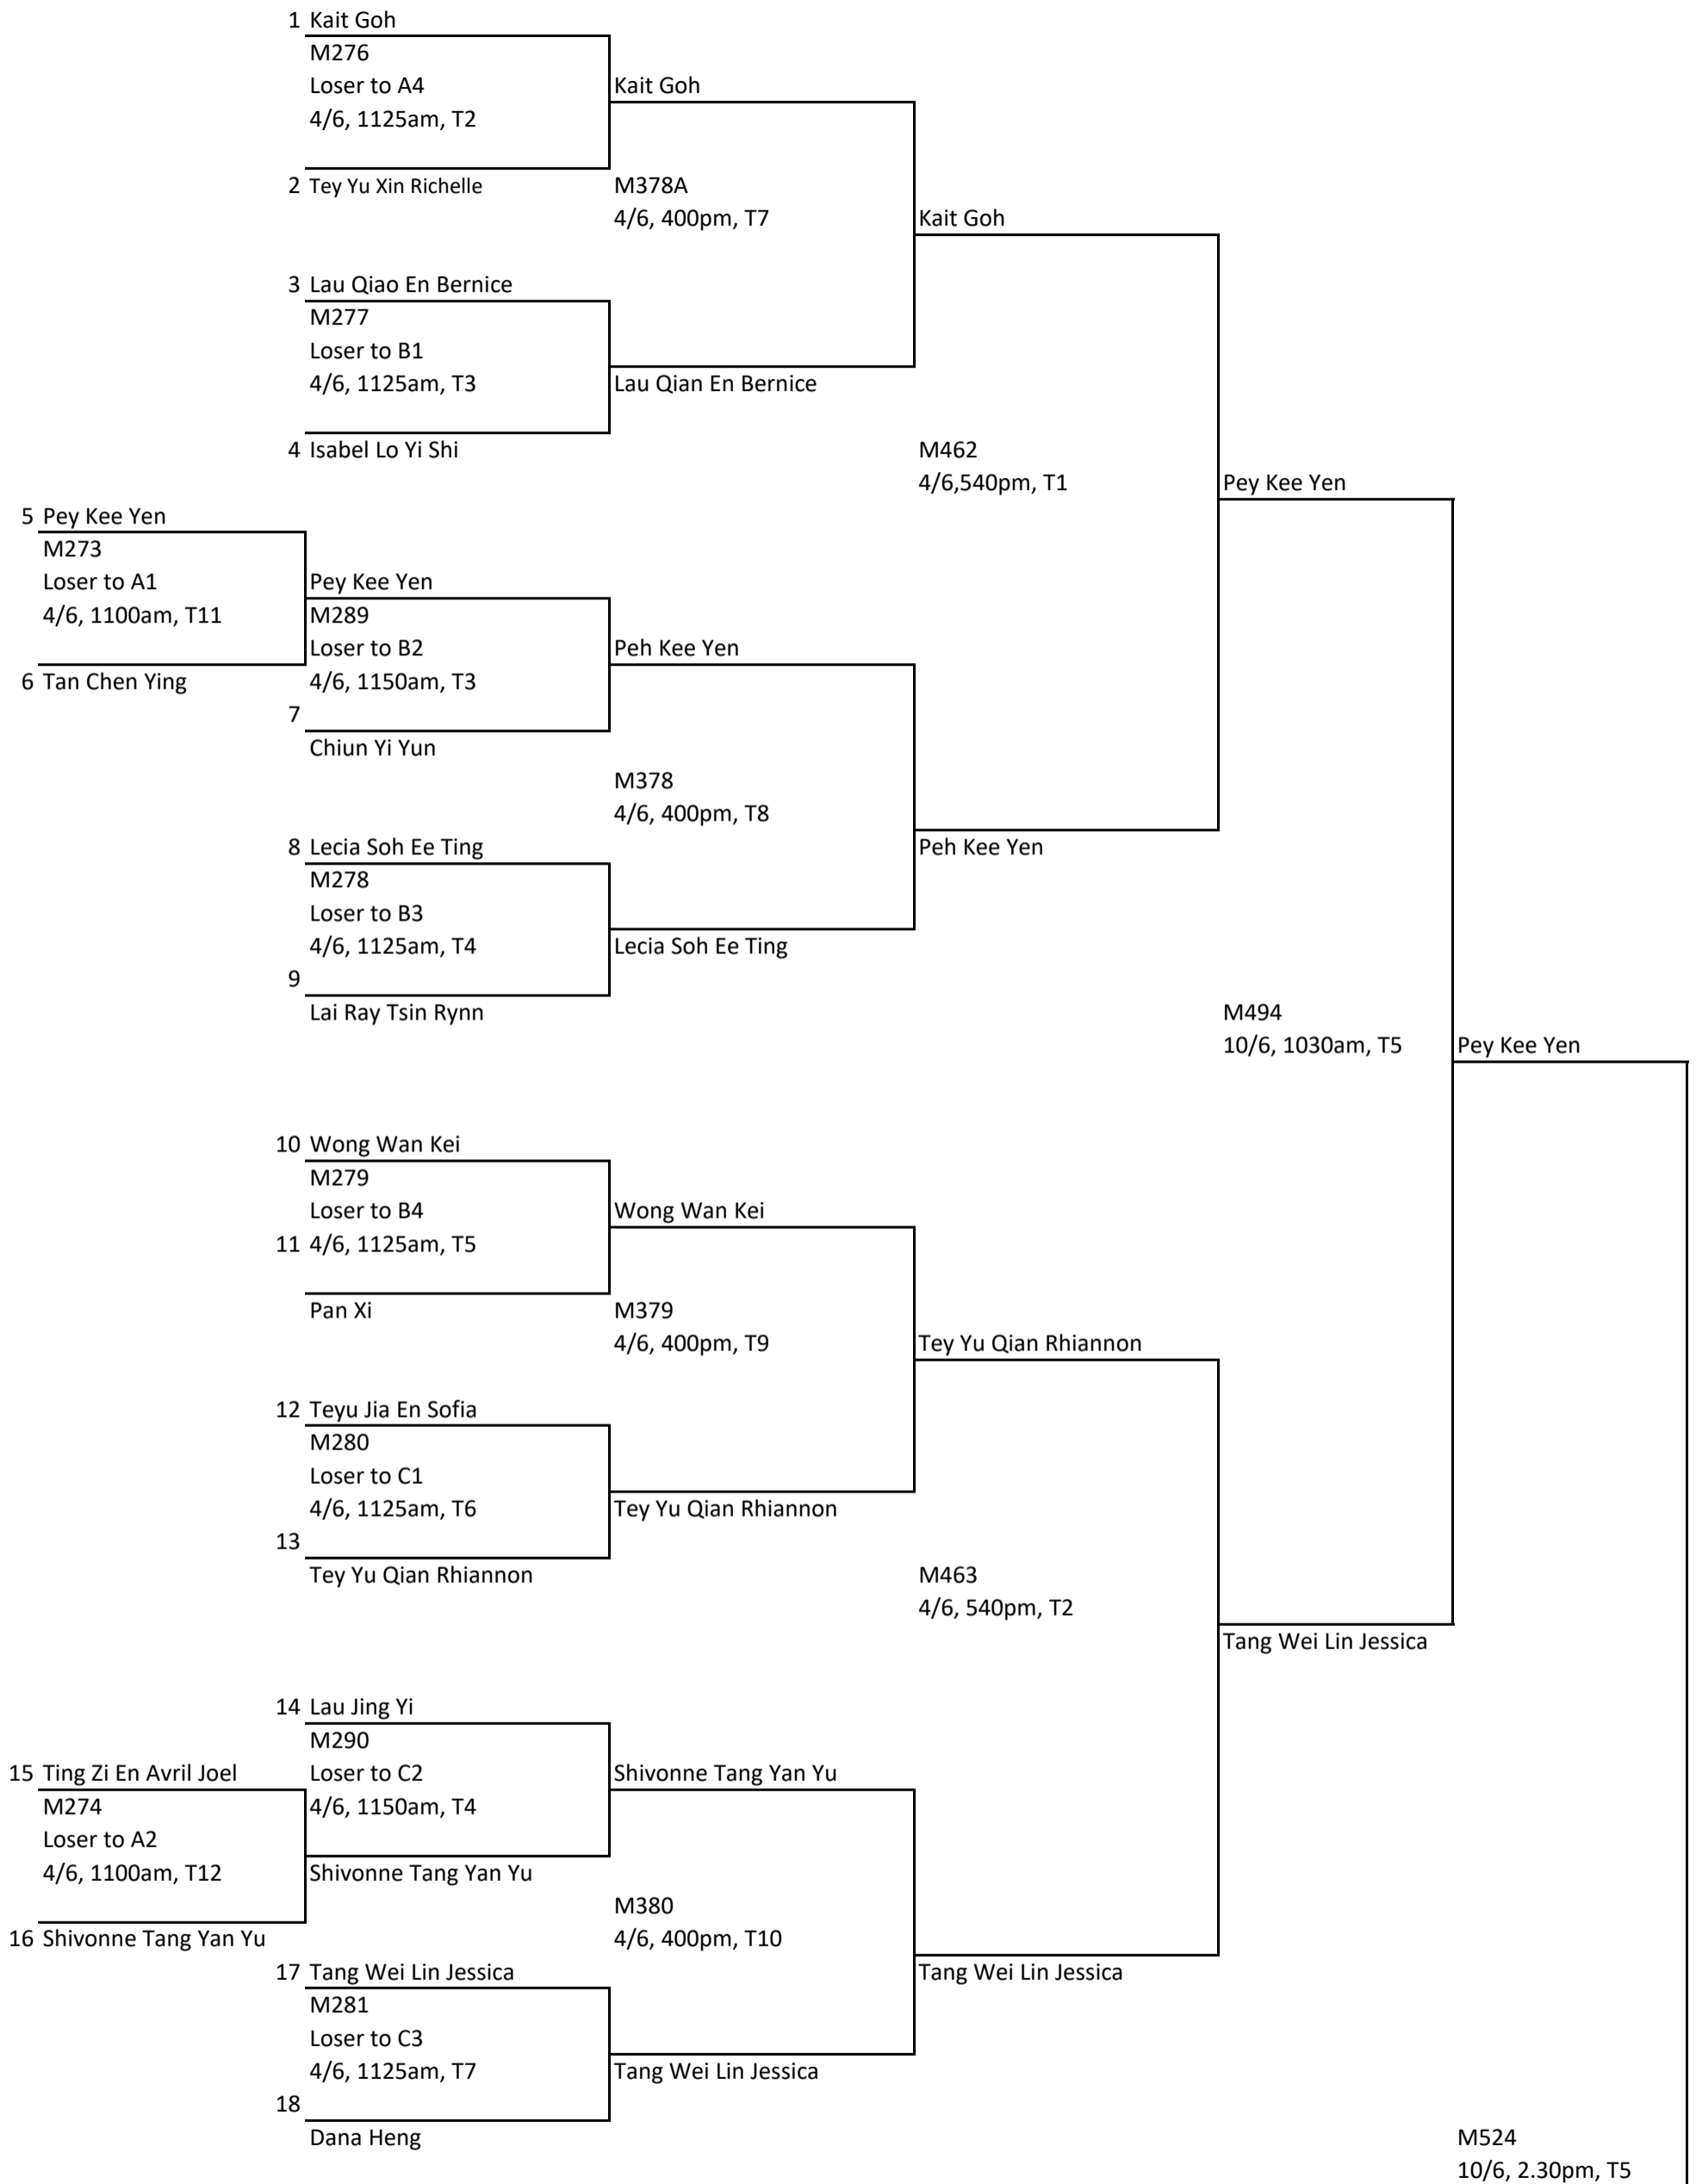

**Nurture Category Girl's Under 10 Event Main Draw**

**Quarter Final**

**Semi- Final**

**Final**

**Nurture Category Girl's Under 10 Event - Consolation**

**Semi- Final**

**Final**

Lui Man Yu