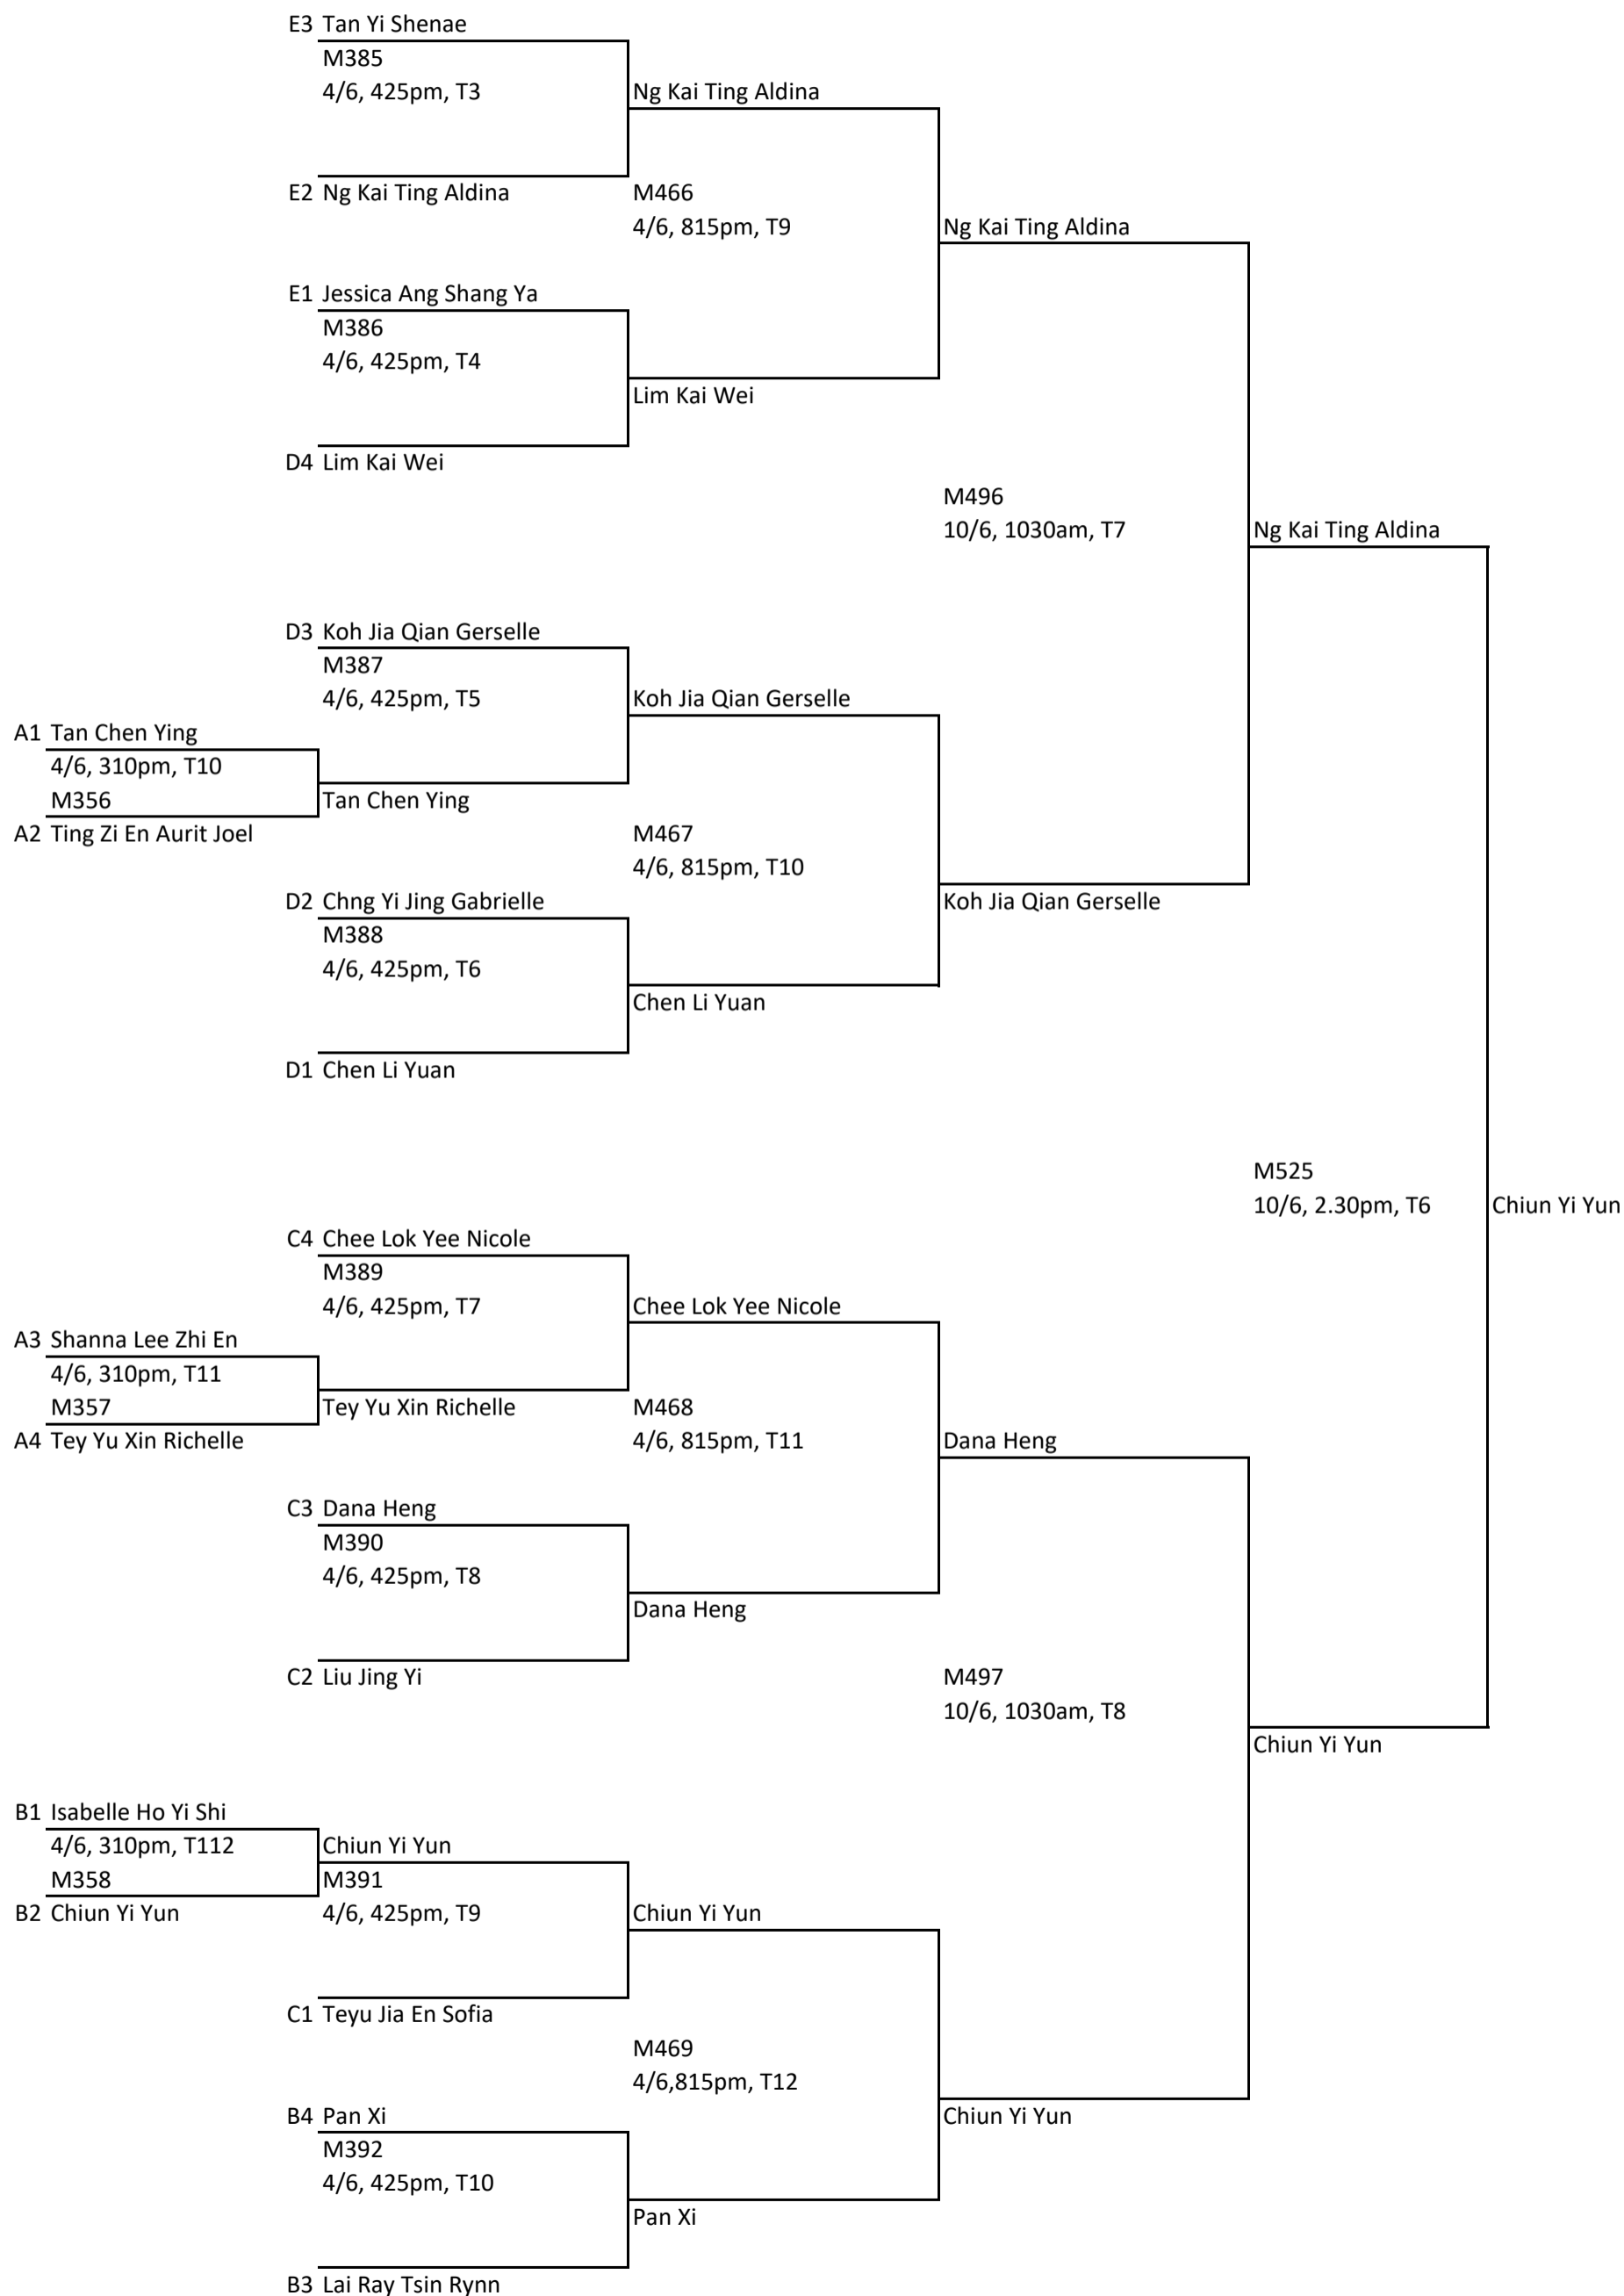

**Nurture Category Girl's Under 10 Event Main Draw**

**Quarter Final**

**Semi- Final**

**Final**

**Nurture Category Girl's Under 10 Event - Consolation**

**Semi- Final**

**Final**

Lui Man Yu