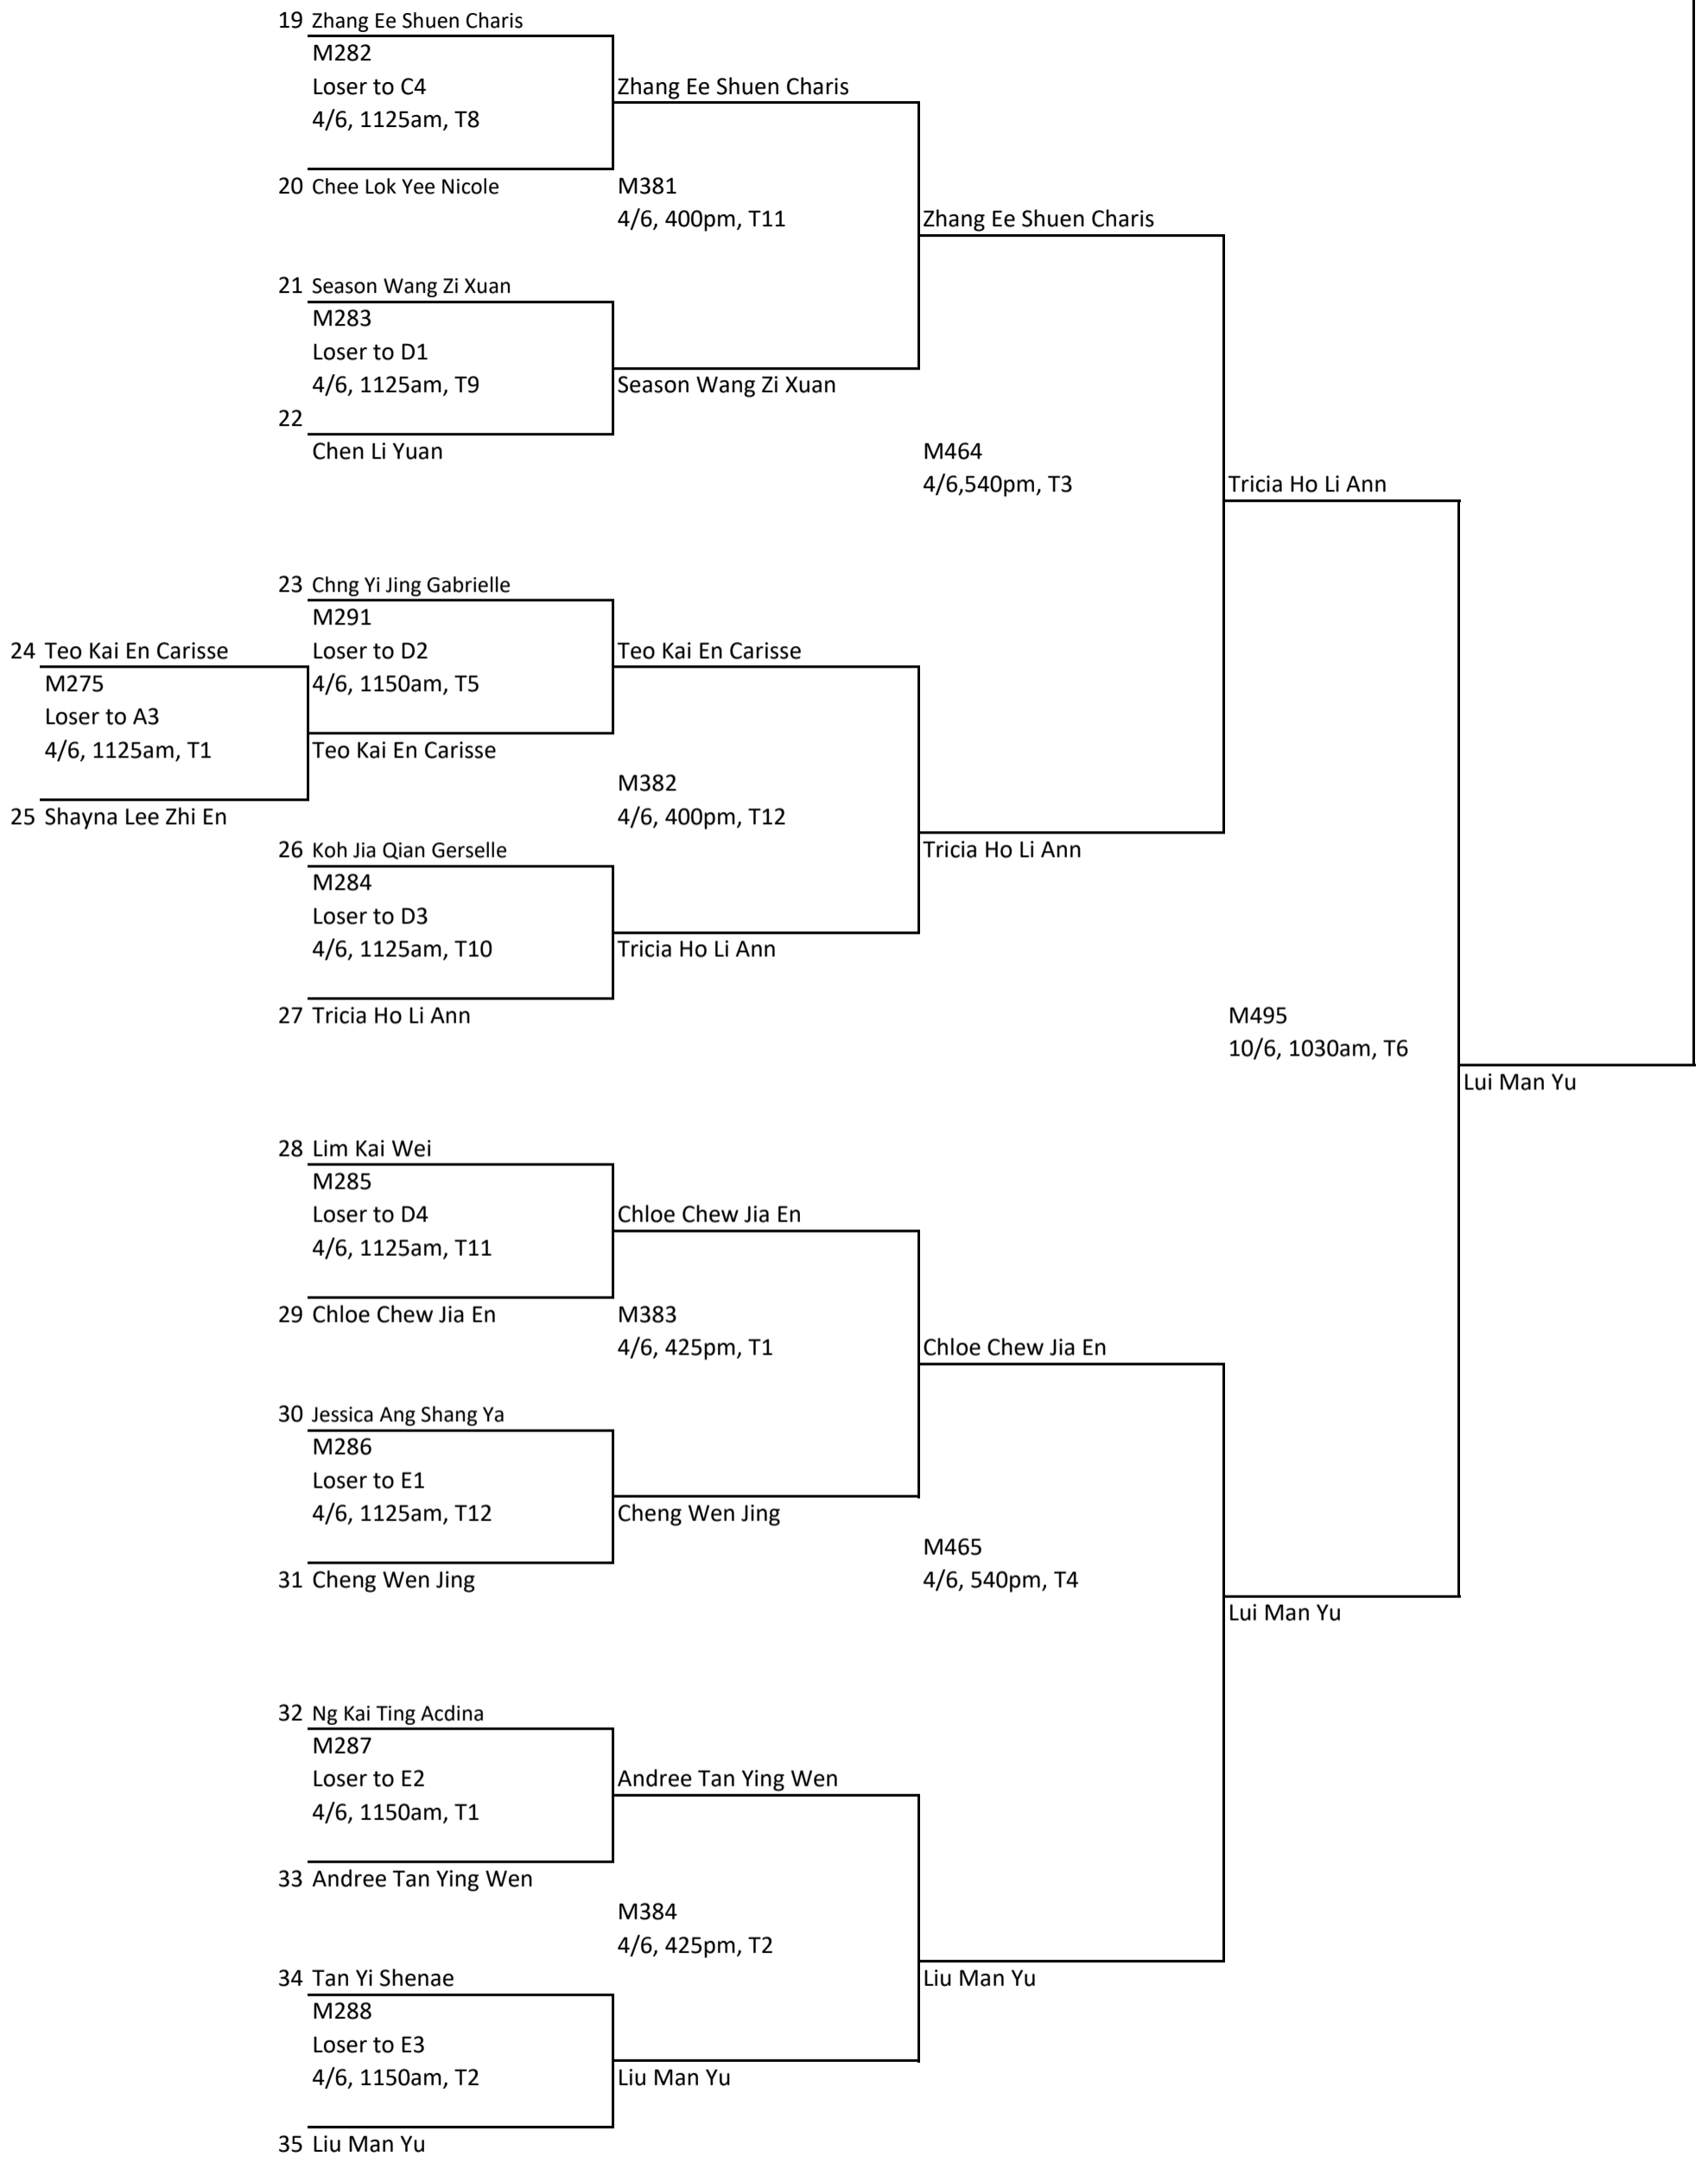

**Nurture Category Girl's Under 10 Event Main Draw**

**Quarter Final**

**Semi- Final**

**Final**

**Nurture Category Girl's Under 10 Event - Consolation**

**Semi- Final**

**Final**

Lui Man Yu